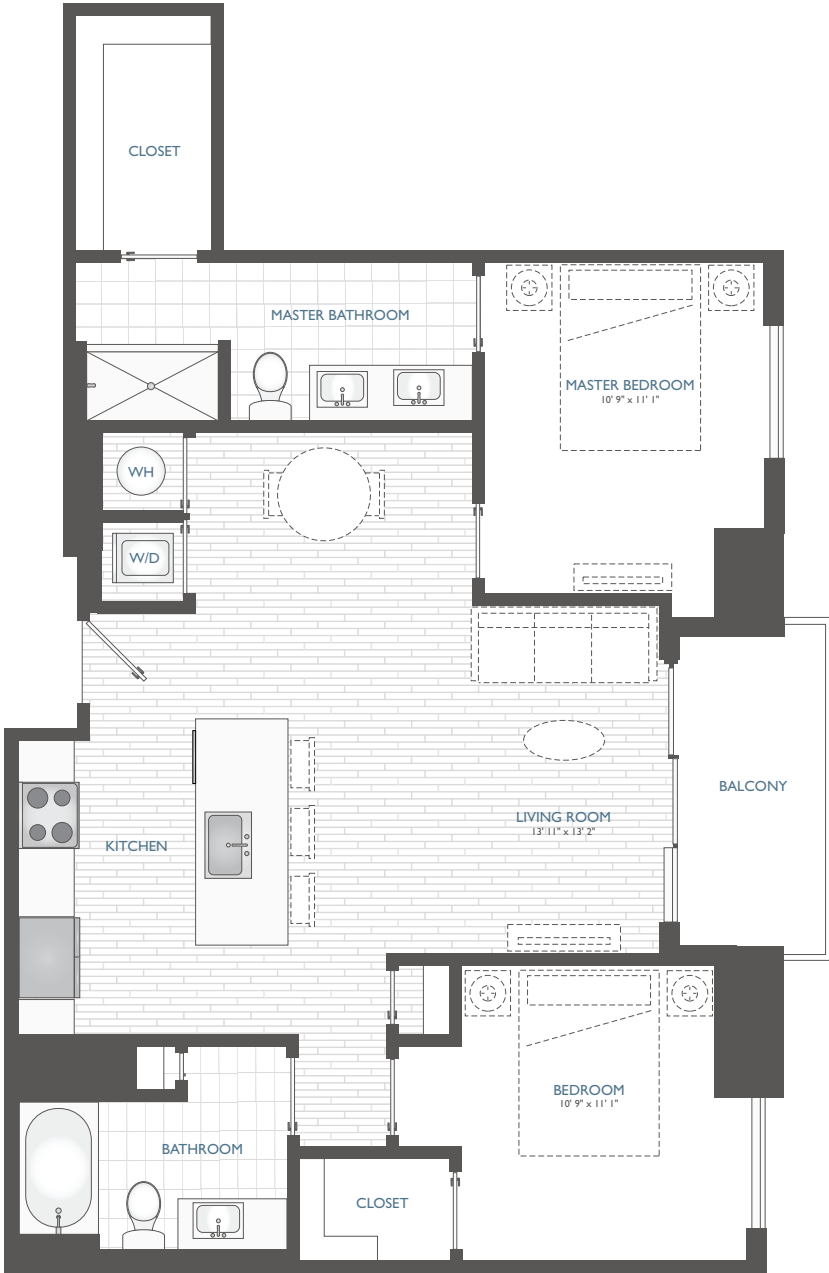

# B2.1

## 2 BEDROOM 2 BATH 1,077 SF

Floor plans are an artist's depiction and not to scale. All floor plans, specifications, amenities and details are subject to change without notice.  
Room dimensions are approximate and may vary depending on residence selected.