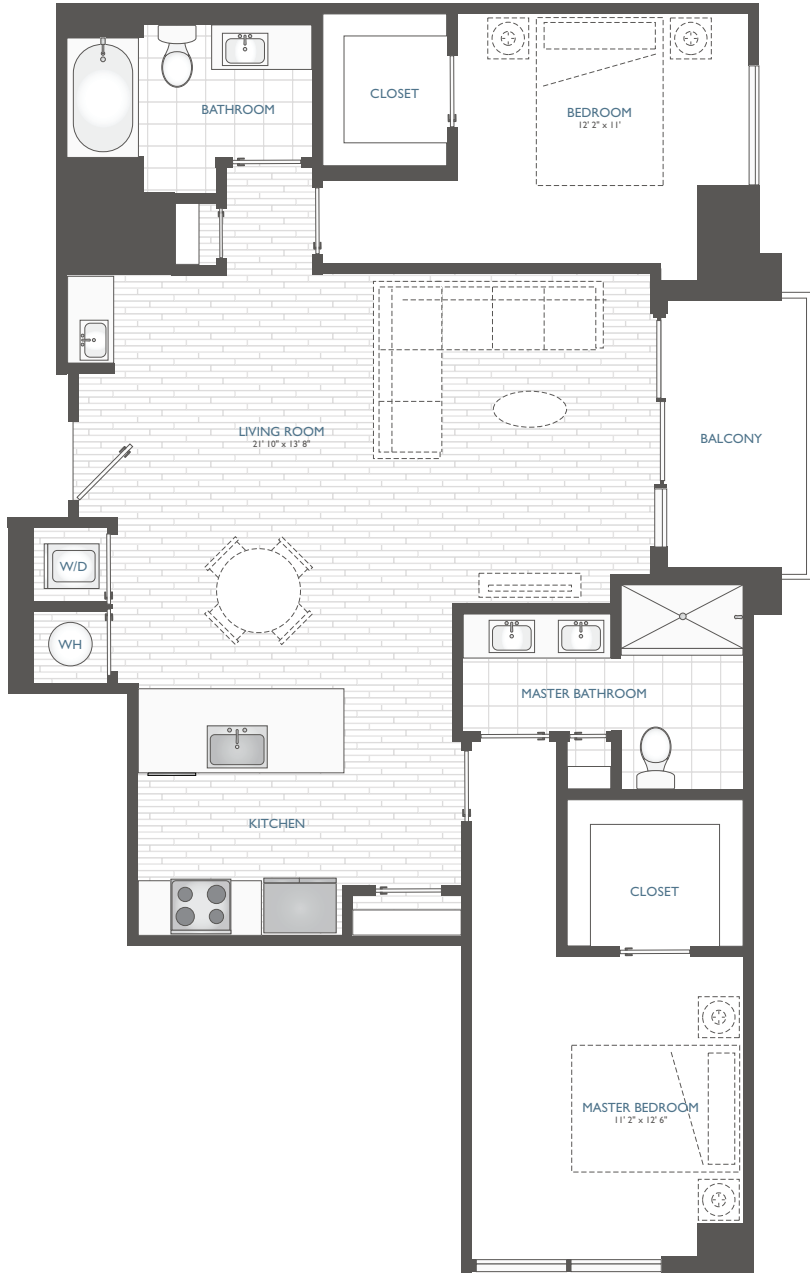

B3.1

2 BEDROOM 2 BATH 1,245 SF

Floor plans are an artist's depiction and not to scale. All floor plans, specifications, amenities and details are subject to change without notice.
Room dimensions are approximate and may vary depending on residence selected.